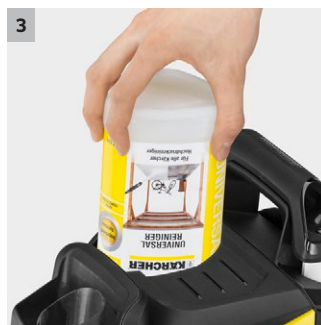

## K 5 Premium Full Control Plus

For regular use when tackling moderate dirt on cars, stone walls and bicycles. K 5 Premium Full Control Plus pressure washer incl. spray gun with +/- buttons for pressure regulation and LCD display.

### 1 Power gun Full Control Plus

- With buttons for pressure regulation and detergent dosing.
- The LCD display on the Full Control Plus Power trigger gun enables users to easily check the setting they have applied.

### 2 3-in-1 Multi Jet spray lance

- Easily switch between flat spray, rotary and detergent nozzle by turning the spray lance.