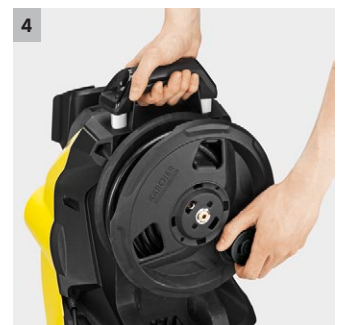

4 Hose reel

- With a practical reel, the high-pressure hose can always be stored neatly.