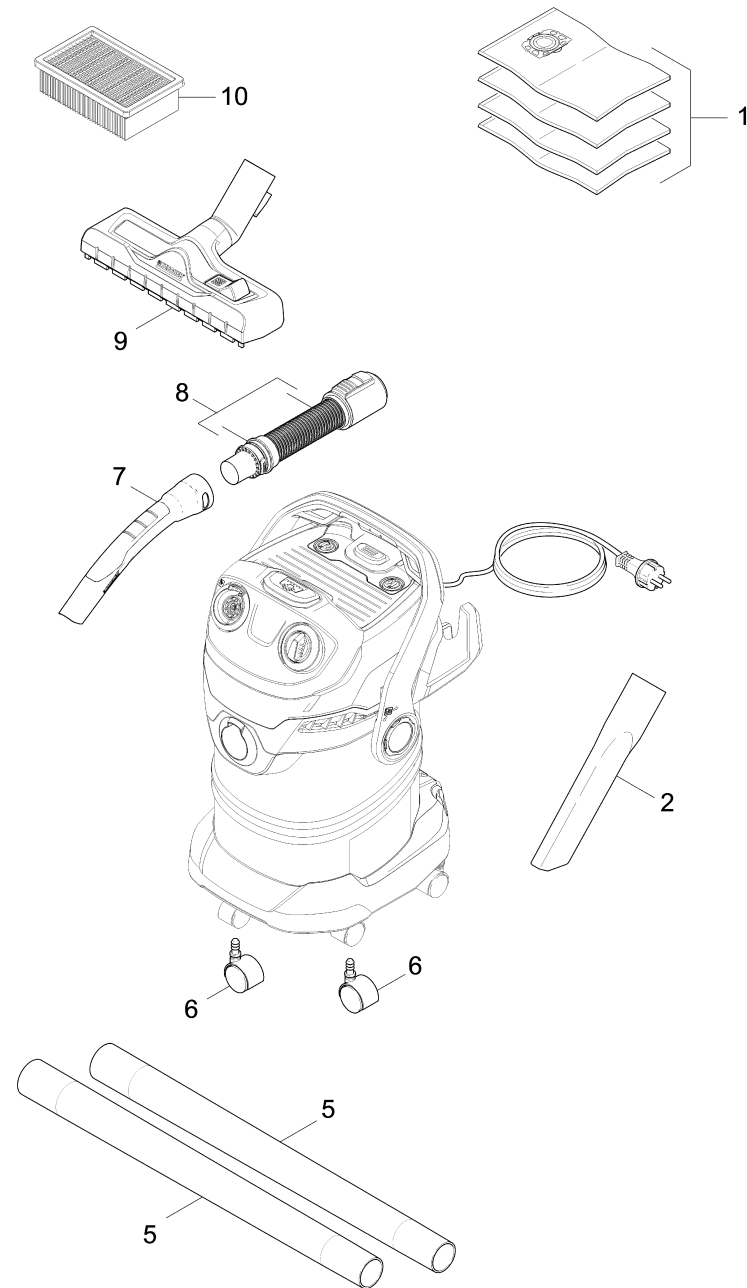

# Short spare parts list (1.348-231.3)

Home and Garden \ Vacuum cleaner \ Wet-/Dry vacuum cleanerwet \ WD 5 Premium \*EU-II \ Short spare parts list

## Short spare parts list (1.348-231.3)

Home and Garden \ Vacuum cleaner \ Wet-/Dry vacuum cleanerwet \ WD 5 Premium \*EU-II \ Short spare parts list

POS	Article no.	Description	Quantity	Unit
1	2.863-006.0	Filter bags-fleece set packaged 4x	1.000	ST
2	6.900-385.0	Crevice nozzle DN35	1.000	ST
5	2.863-148.0	Suction tube DN35	2.000	ST
6	9.036-479.0	Castor D50	5.000	ST
7	2.863-012.0	Hand grip suction hose	1.000	ST
8	4.441-067.0	Suction hose complete for replacement	1.000	ST
9	2.863-000.0	Floor tool switchable packaged	1.000	ST
10	2.863-005.0	Flat-pleated filter packaged WD 4/5/6	1.000	ST