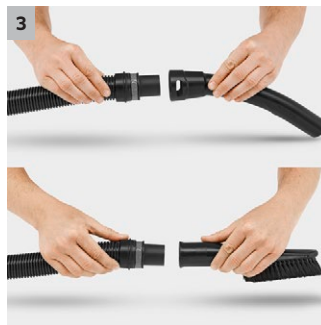

## WD 5 Premium

The WD 5 Premium is an extremely powerful and efficient multi-purpose vacuum cleaner with a 25-litre stainless steel container, a flat pleated filter in a removable filter box, filter cleaning etc.

### 2 Optimally developed: Floor nozzle and suction hose

- For the best cleaning results - whether dry, wet, fine or coarse dirt.
- For maximum vacuuming convenience and flexibility.

### 3 Removable handle

- Different nozzles can be directly attached to the suction hose.
- For easy vacuuming - even in confined spaces.